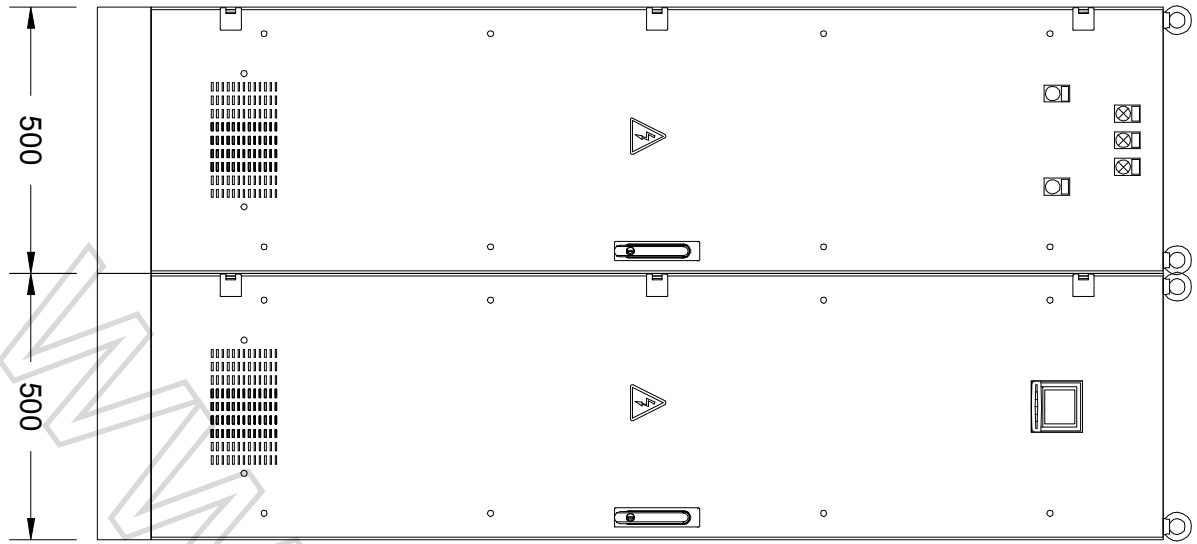

DAĞITIM PANOLARI TRAFO GİRİŞ ÜNİTESİ  
(DISTRIBUTION BOARDS TRANSFORMER INCOMING UNIT)

400A

www.afb.com.tr

www.afb.com.tr

www.electro.com.tr