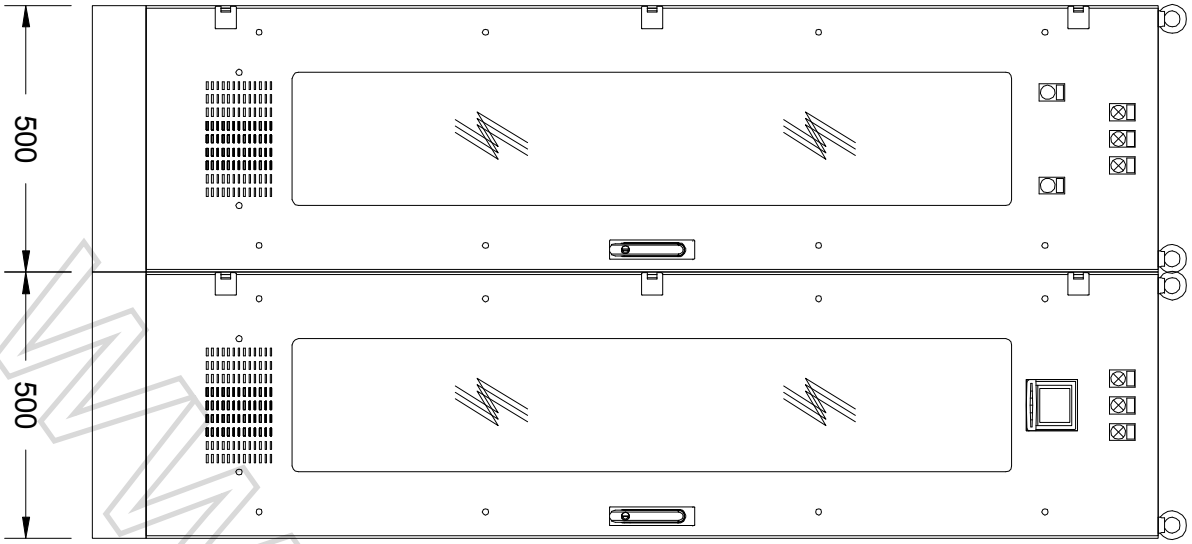

DAĞITIM PANOLARI TRAFO GİRİŞ ÜNİTESİ  
(DISTRIBUTION BOARDS TRANSFORMER INCOMING UNIT)

400A

www.afb.com.tr

www.afb.com.tr

www.electro.com.tr