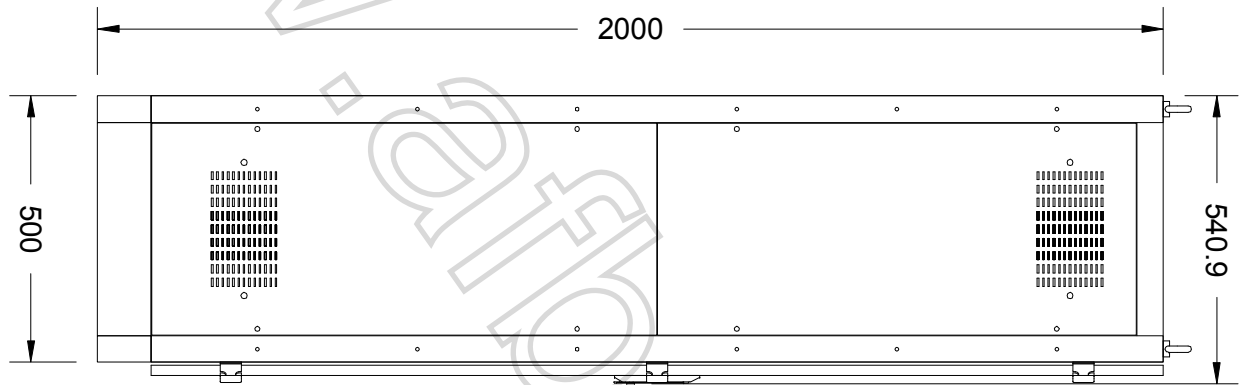

DAĞITIM PANOLARI TRAFO GİRİŞ ÜNİTESİ  
(DISTRIBUTION BOARDS TRANSFORMER INCOMING UNIT)

400A

www.afb.com.tr

www.afb.com.tr

www.electro.com.tr