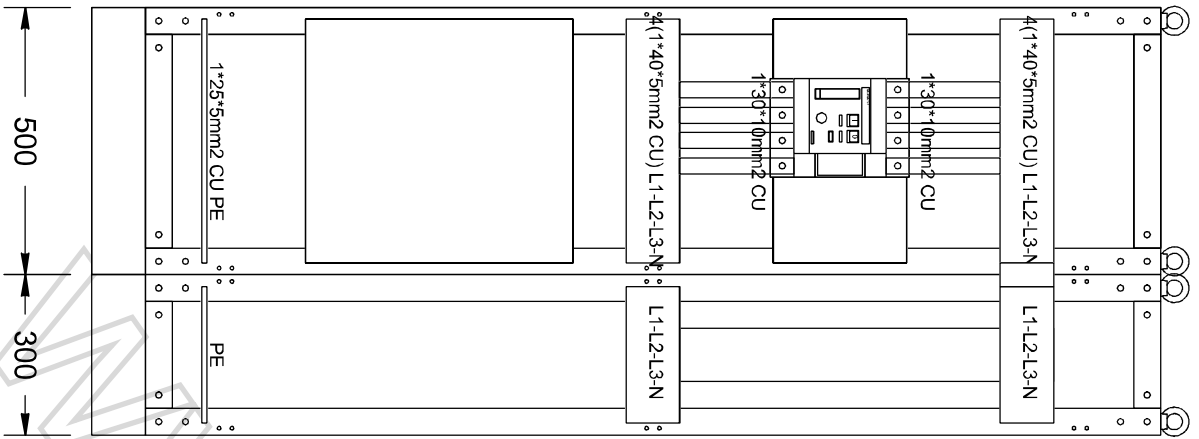

41 14 05 01

DAĞITIM PANOLARI KUPLAJ ÜNİTESİ
(DISTRIBUTION BOARDS BUS COUPLER UNIT)

630A

www.electro.com.tr

www.einfo.com.tr

www.eraft.com.tr

www.eafb.com.tr

41 14 05 02

DAĞITIM PANOLARI KUPLAJ ÜNİTESİ
(DISTRIBUTION BOARDS BUS COUPLER UNIT)

630A

www.ejfo.com.tr

www.einfo.com.tr

www.eafb.com.tr