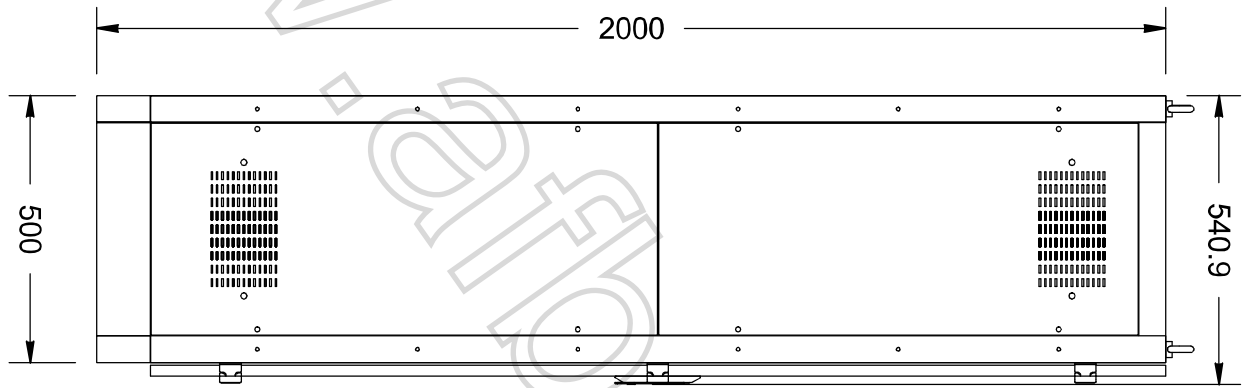

41 14 05 01

DAĞITIM PANOLARI KUPLAJ ÜNİTESİ
(DISTRIBUTION BOARDS BUS COUPLER UNIT)

630A

www.electro.com.tr

www.einfo.com.tr

www.eraft.com.tr

www.eafb.com.tr

41 14 05 02

DAĞITIM PANOLARI KUPLAJ ÜNİTESİ
(DISTRIBUTION BOARDS BUS COUPLER UNIT)

630A

www.ejfo.com.tr

www.einfo.com.tr

www.eafb.com.tr