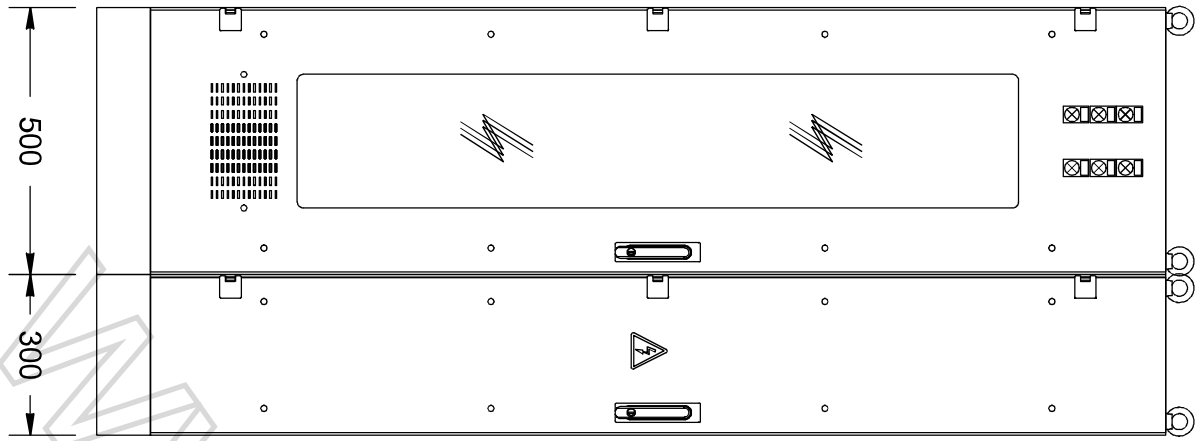

41 14 05 01

DAĞITIM PANOLARI KUPLAJ ÜNİTESİ
(DISTRIBUTION BOARDS BUS COUPLER UNIT)

630A

www.electro.com.tr

www.einfo.com.tr

www.eraft.com.tr

www.eafb.com.tr

41 14 05 02

DAĞITIM PANOLARI KUPLAJ ÜNİTESİ
(DISTRIBUTION BOARDS BUS COUPLER UNIT)

630A

www.ejfo.com.tr

www.einfo.com.tr

www.eafb.com.tr