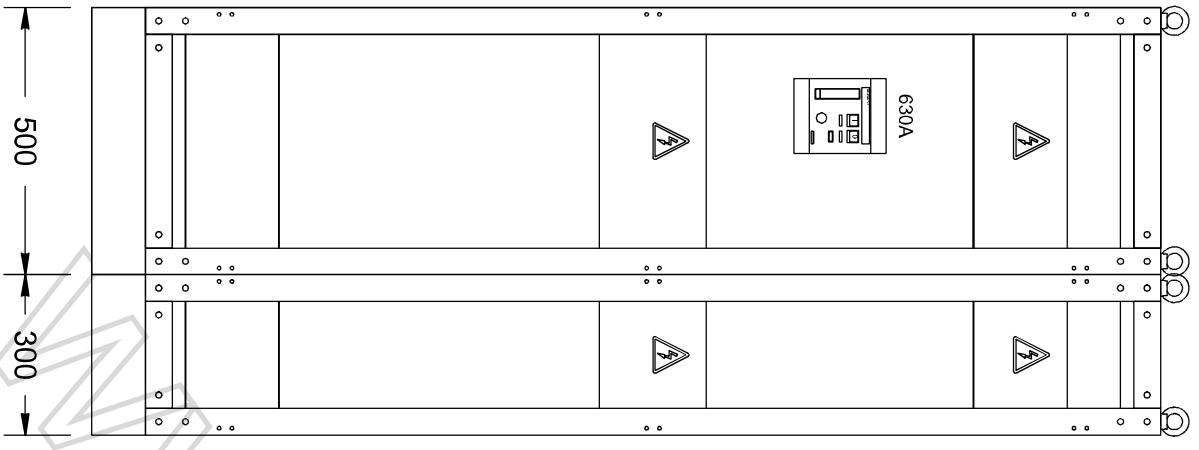

41 14 05 01

DAĞITIM PANOLARI KUPLAJ ÜNİTESİ
(DISTRIBUTION BOARDS BUS COUPLER UNIT)

630A

www.electro.com.tr

www.einfo.com.tr

www.eraft.com.tr

www.eafb.com.tr

41 14 05 02

DAĞITIM PANOLARI KUPLAJ ÜNİTESİ
(DISTRIBUTION BOARDS BUS COUPLER UNIT)

630A

www.ejfo.com.tr

www.einfo.com.tr

www.eafb.com.tr