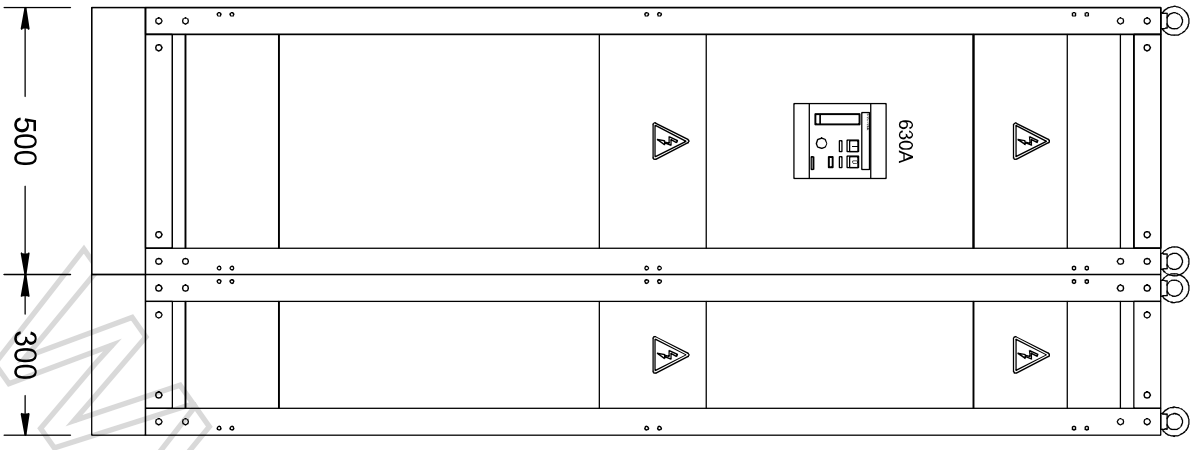

41 14 05 01

DAĞITIM PANOLARI KUPLAJ ÜNİTESİ
(DISTRIBUTION BOARDS BUS COUPLER UNIT)

630A

www.electro.com.tr

www.einfo.com.tr

www.eraft.com.tr

www.eafb.com.tr

41 14 05 02

DAĞITIM PANOLARI KUPLAJ ÜNİTESİ
(DISTRIBUTION BOARDS BUS COUPLER UNIT)

630A

www.ejfo.com.tr

www.einfo.com.tr

www.eafb.com.tr