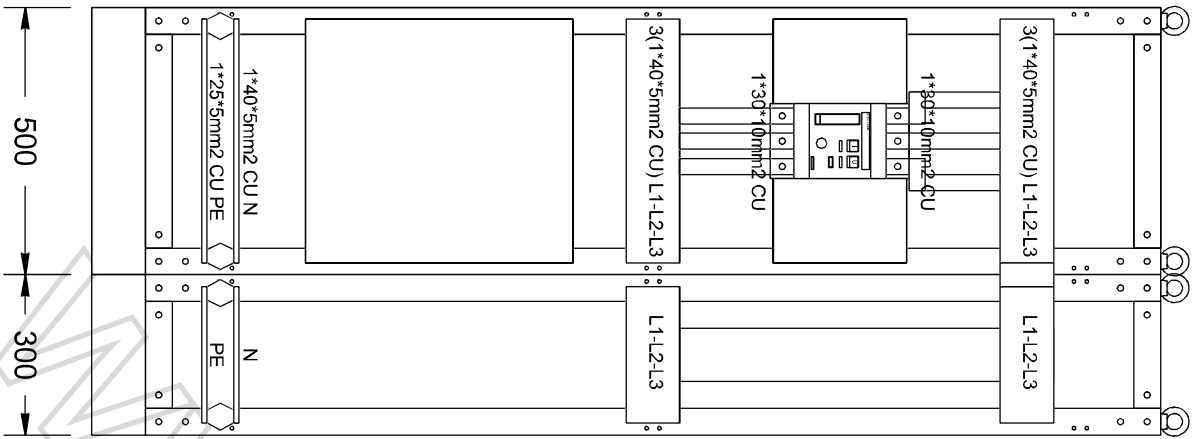

41 14 05 01

DAĞITIM PANOLARI KUPLAJ ÜNİTESİ
(DISTRIBUTION BOARDS BUS COUPLER UNIT)

630A

www.electro.com.tr

www.einfo.com.tr

www.eraft.com.tr

www.eafb.com.tr

41 14 05 02

DAĞITIM PANOLARI KUPLAJ ÜNİTESİ
(DISTRIBUTION BOARDS BUS COUPLER UNIT)

630A

www.ejfo.com.tr

www.einfo.com.tr

www.eafb.com.tr