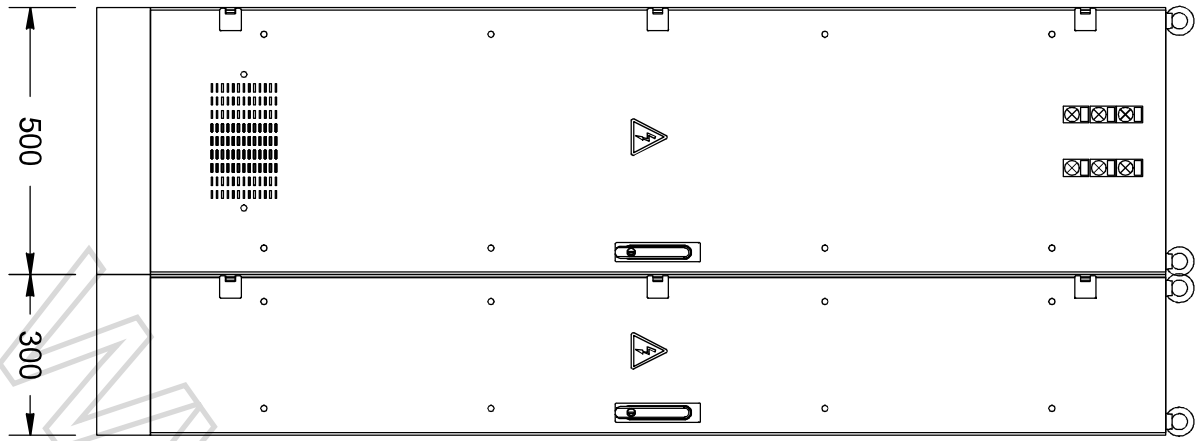

41 14 05 01

DAĞITIM PANOLARI KUPLAJ ÜNİTESİ
(DISTRIBUTION BOARDS BUS COUPLER UNIT)

630A

www.electro.com.tr

www.einfo.com.tr

www.eraft.com.tr

www.eafb.com.tr

41 14 05 02

DAĞITIM PANOLARI KUPLAJ ÜNİTESİ
(DISTRIBUTION BOARDS BUS COUPLER UNIT)

630A

www.ejfo.com.tr

www.einfo.com.tr

www.eafb.com.tr