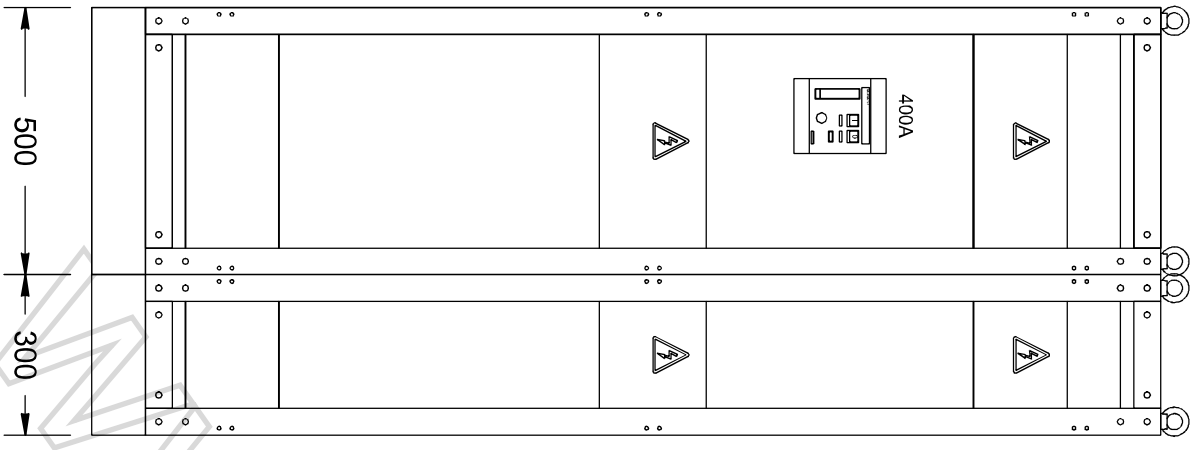

www.einfo.com.tr

www.eraft.com.tr

www.eafb.com.tr

41 14 04 02

DAĞITIM PANOLARI KUPLAJ ÜNİTESİ
(DISTRIBUTION BOARDS BUS COUPLER UNIT)

400A

www.ejfto.com.tr

www.electro.com.tr