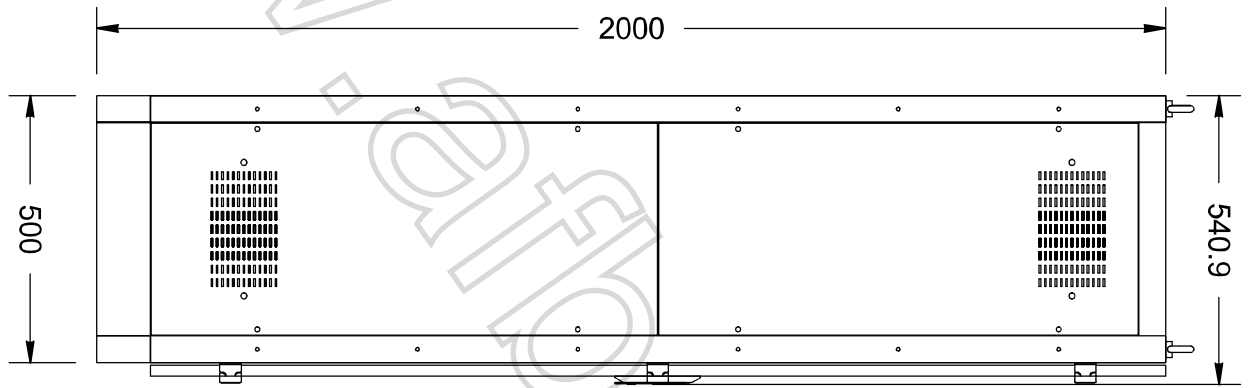

www.einfo.com.tr

www.eraft.com.tr

www.eafb.com.tr

41 14 04 02

DAĞITIM PANOLARI KUPLAJ ÜNİTESİ
(DISTRIBUTION BOARDS BUS COUPLER UNIT)

400A

www.ejfto.com.tr

www.electro.com.tr