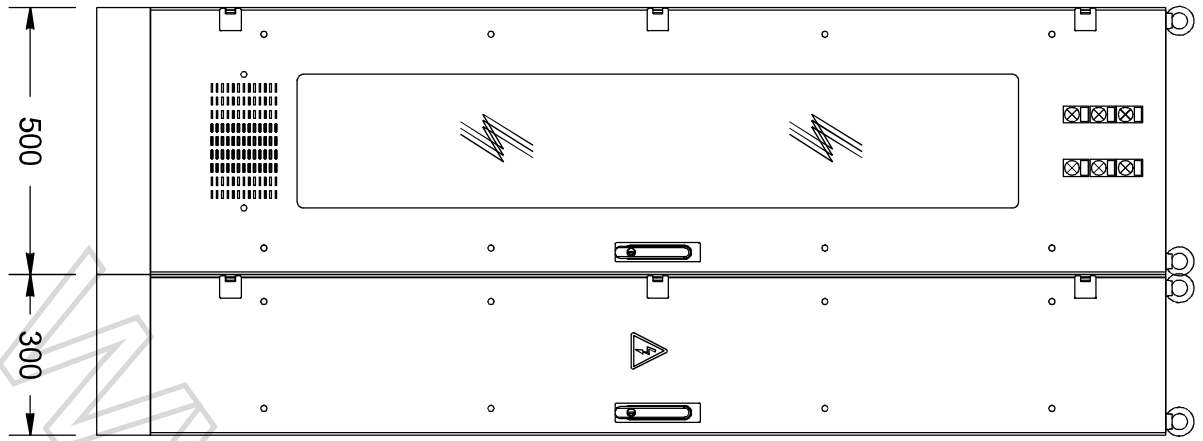

www.einfo.com.tr

www.eraft.com.tr

www.eafb.com.tr

41 14 04 02

DAĞITIM PANOLARI KUPLAJ ÜNİTESİ
(DISTRIBUTION BOARDS BUS COUPLER UNIT)

400A

www.ejfto.com.tr

www.electro.com.tr