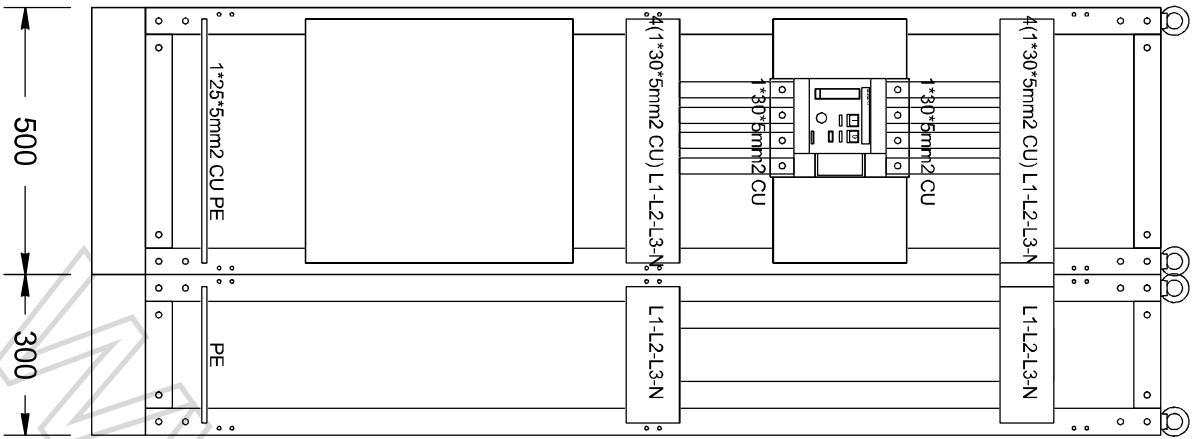

www.einfo.com.tr

www.eraft.com.tr

www.eafb.com.tr

41 14 04 02

DAĞITIM PANOLARI KUPLAJ ÜNİTESİ
(DISTRIBUTION BOARDS BUS COUPLER UNIT)

400A

www.ejfto.com.tr

www.electro.com.tr