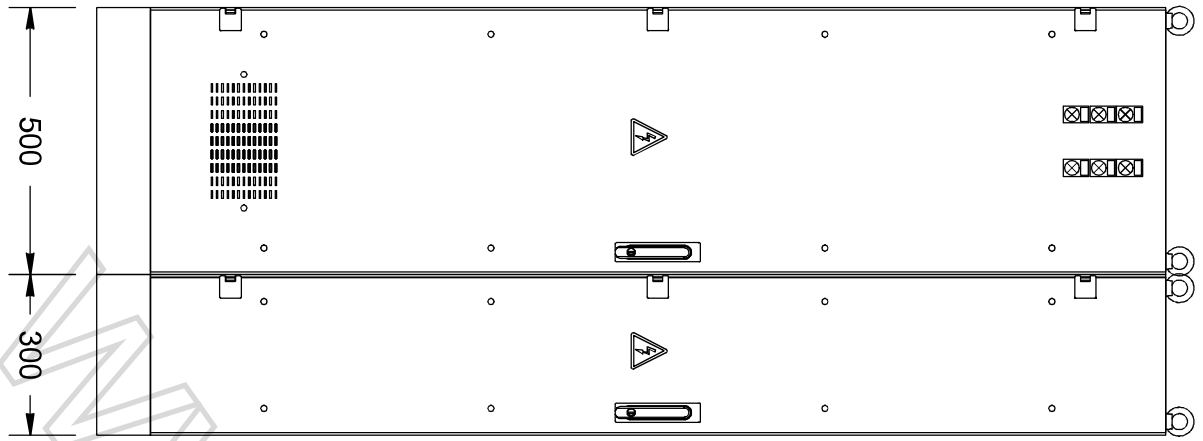

www.einfo.com.tr

www.eraft.com.tr

www.eafb.com.tr

41 14 04 02

DAĞITIM PANOLARI KUPLAJ ÜNİTESİ
(DISTRIBUTION BOARDS BUS COUPLER UNIT)

400A

www.ejfto.com.tr

www.electro.com.tr