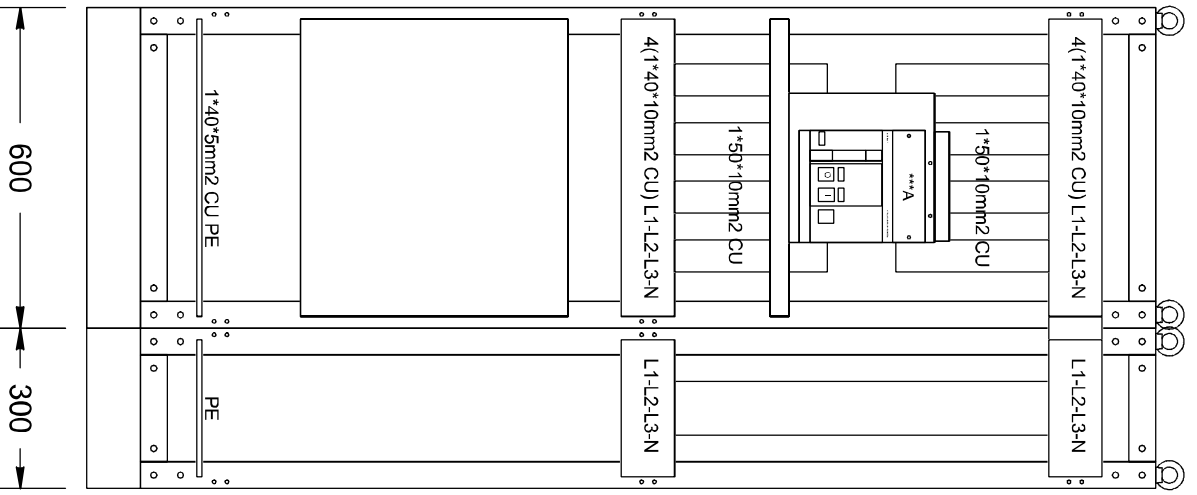

www.atfo.com.tr