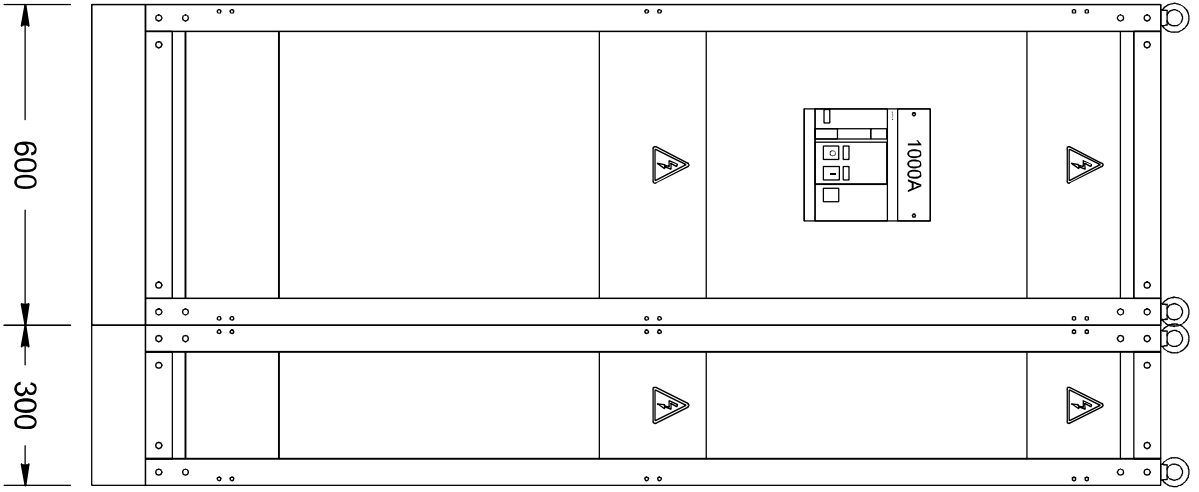

41 14 11 01

DAĞITIM PANOLARI KUPLAJ ÜNİTESİ  
(DISTRIBUTION BOARDS BUS COUPLER UNIT)

800A

www.atfo.com.tr

[www.atfo.com.tr](http://www.atfo.com.tr)

[www.atfo.com.tr](http://www.atfo.com.tr)

41 14 11 02

DAĞITIM PANOLARI KUPLAJ ÜNİTESİ  
(DISTRIBUTION BOARDS BUS COUPLER UNIT)