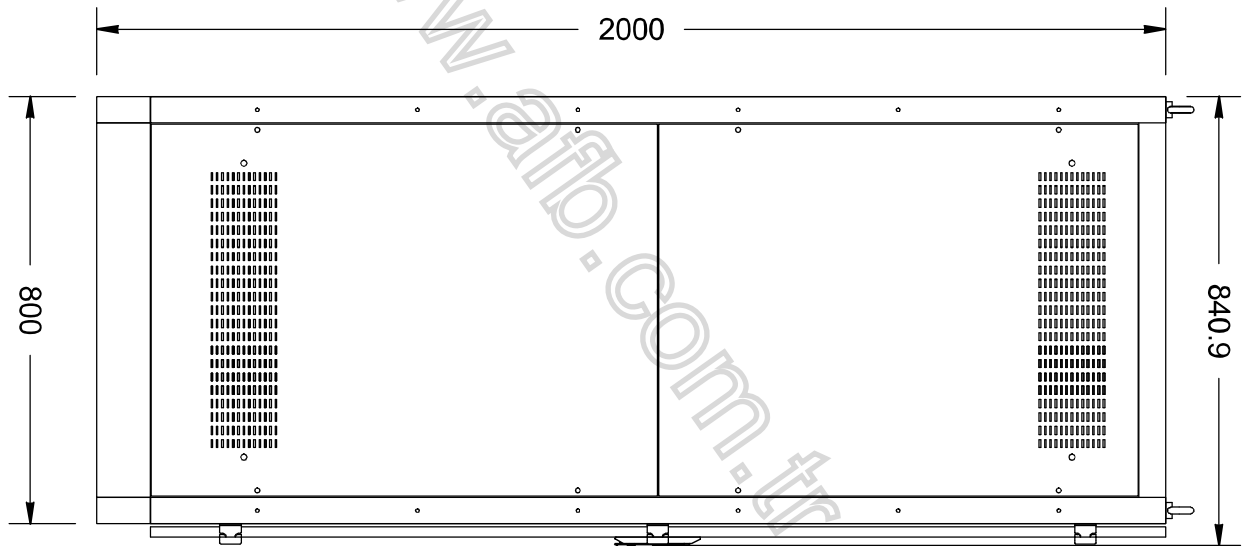

41 14 11 01

DAĞITIM PANOLARI KUPLAJ ÜNİTESİ  
(DISTRIBUTION BOARDS BUS COUPLER UNIT)

800A

www.atfo.com.tr

[www.atfo.com.tr](http://www.atfo.com.tr)

[www.atfo.com.tr](http://www.atfo.com.tr)

41 14 11 02

DAĞITIM PANOLARI KUPLAJ ÜNİTESİ  
(DISTRIBUTION BOARDS BUS COUPLER UNIT)