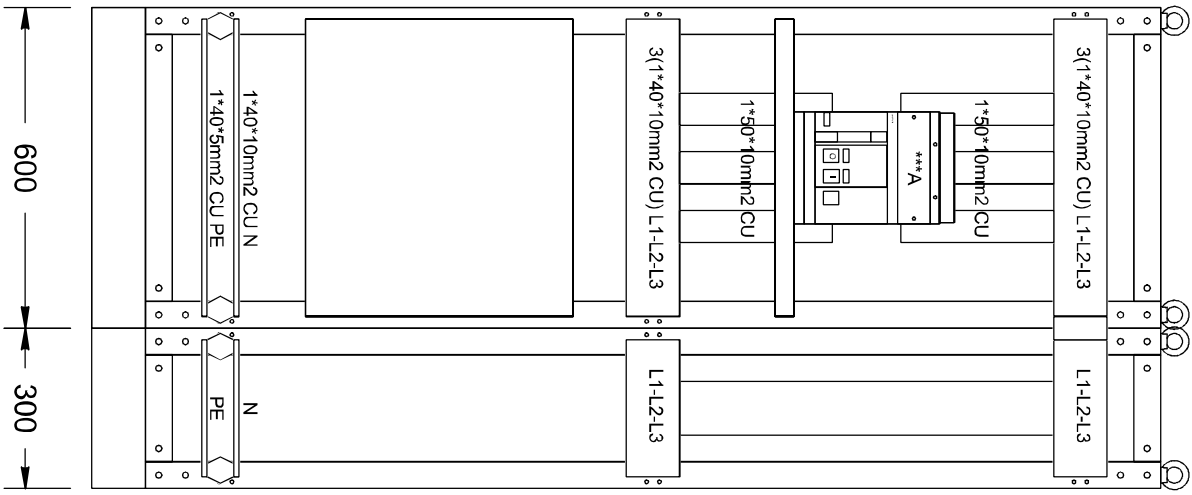

41 14 11 01

DAĞITIM PANOLARI KUPLAJ ÜNİTESİ  
(DISTRIBUTION BOARDS BUS COUPLER UNIT)

800A

www.atfo.com.tr

[www.atfo.com.tr](http://www.atfo.com.tr)

[www.atfo.com.tr](http://www.atfo.com.tr)

41 14 11 02

DAĞITIM PANOLARI KUPLAJ ÜNİTESİ  
(DISTRIBUTION BOARDS BUS COUPLER UNIT)