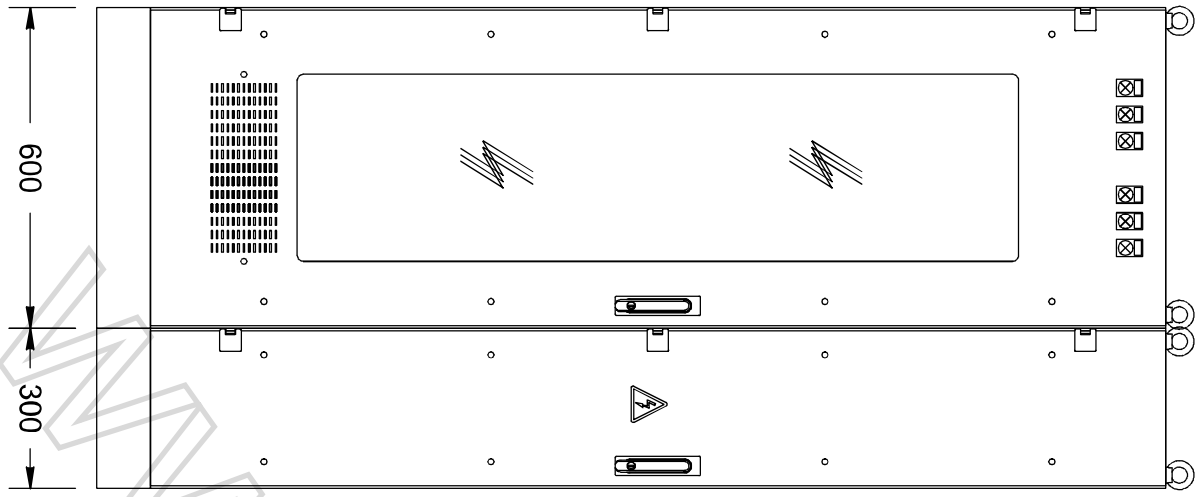

DAĞITIM PANOLARI KUPLAJ ÜNİTESİ
(DISTRIBUTION BOARDS BUS COUPLER UNIT)

1250A

www.electro.com.tr

www.einfo.com.tr

www.einfo.com.tr