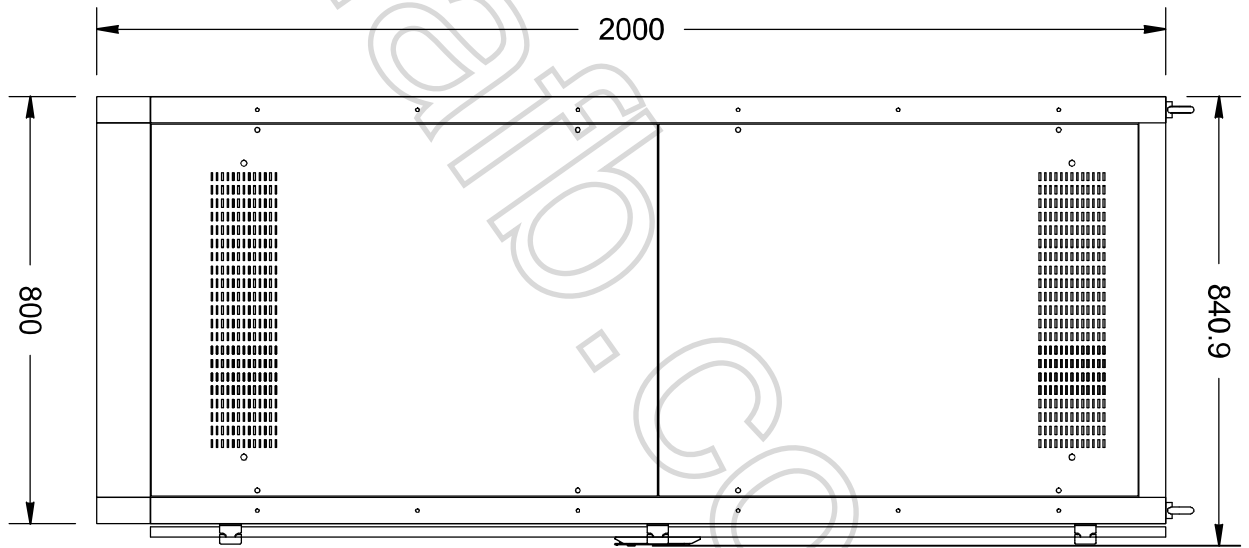

DAĞITIM PANOLARI KUPLAJ ÜNİTESİ
(DISTRIBUTION BOARDS BUS COUPLER UNIT)

1250A

www.electro.com.tr

www.einfo.com.tr

www.einfo.com.tr