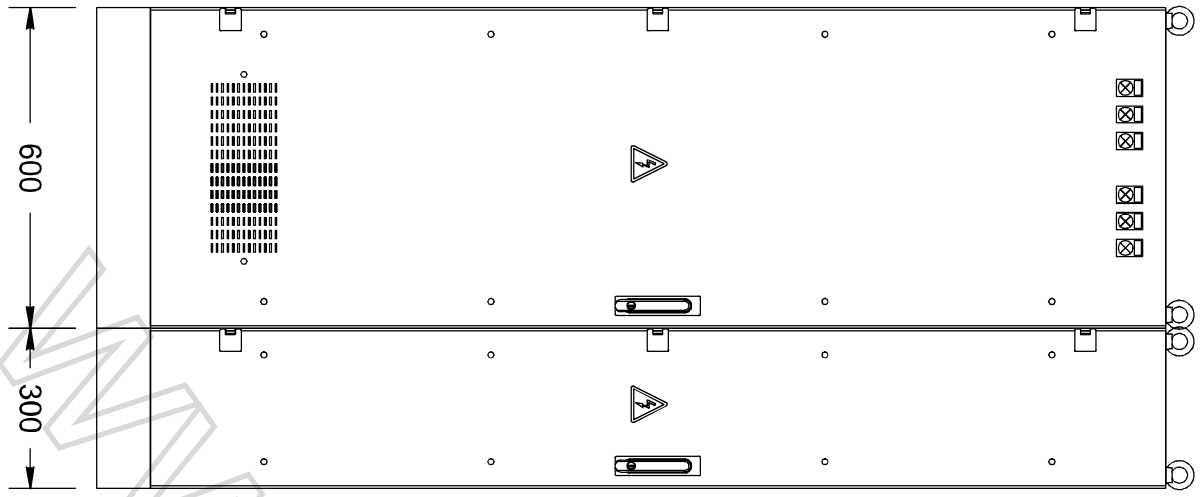

DAĞITIM PANOLARI KUPLAJ ÜNİTESİ
(DISTRIBUTION BOARDS BUS COUPLER UNIT)

1250A

www.electro.com.tr

www.einfo.com.tr

www.einfo.com.tr